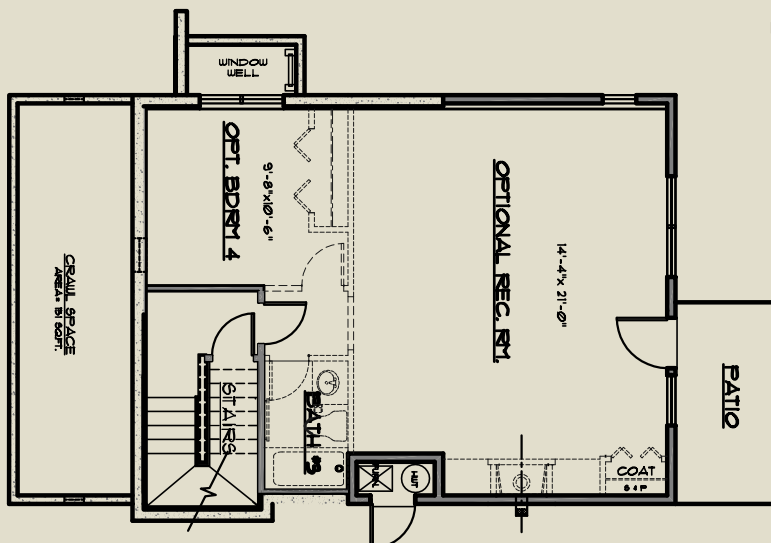

## Aster

3 BR / 2.5 BA + BASEMENT

Lots 8, 10, 12 & 14

First Floor: 966 Sq. Feet  
 Second Floor: 918 Sq. Feet  
 Basement: 735 Sq. Feet