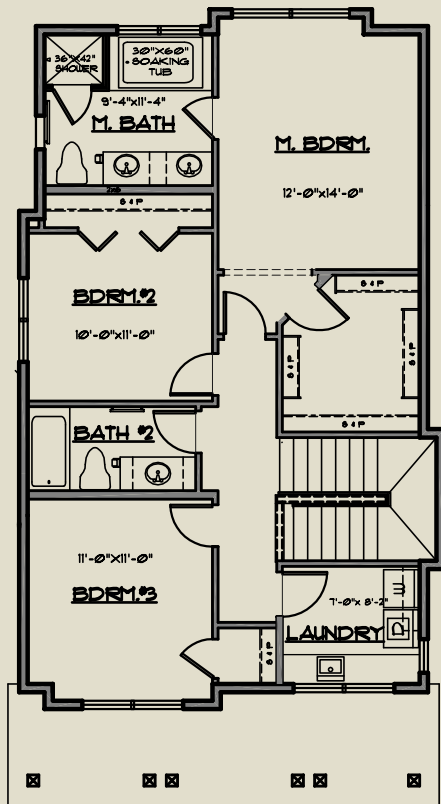

# WILLOW RIDGE

## Aster

3 BR / 2.5 BA + BASEMENT

Lots 8, 10, 12 & 14

First Floor: 966 Sq. Feet  
 Second Floor: 918 Sq. Feet  
 Basement: 735 Sq. Feet