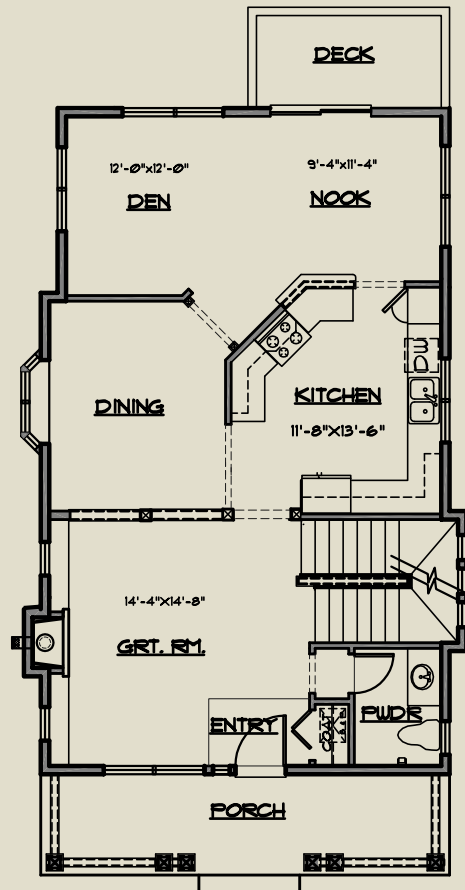

# WILLOW RIDGE

## Aster

3 BR / 2.5 BA + BASEMENT

Lots 8, 10, 12 & 14

First Floor: 966 Sq. Feet  
 Second Floor: 918 Sq. Feet  
 Basement: 735 Sq. Feet