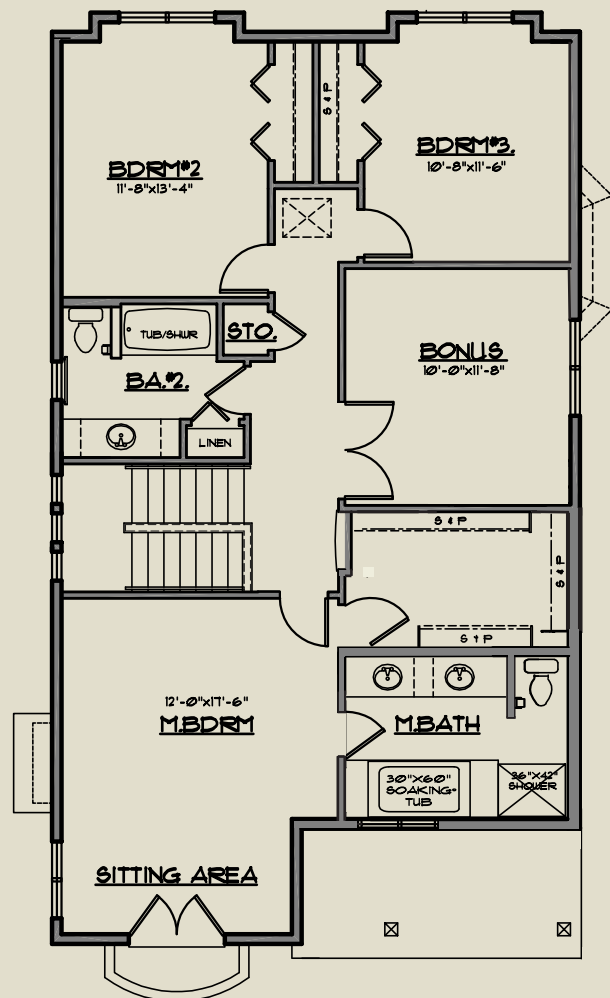

## Foxglove

3 BR / 2.5 BA + BONUS

Lots 5, 16, 18 & 20

First Floor: 943 Sq. Feet

Second Floor: 1,222 Sq. Feet