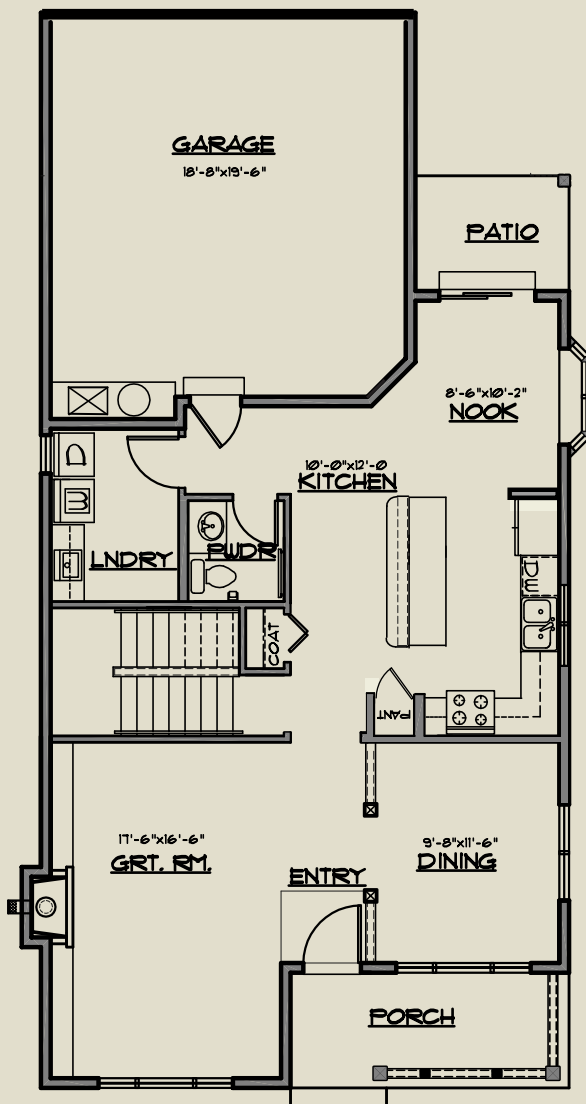

# WILLOW RIDGE

## Foxglove

3 BR / 2.5 BA + BONUS

Lots 5, 16, 18 & 20

First Floor: 943 Sq. Feet

Second Floor: 1,222 Sq. Feet